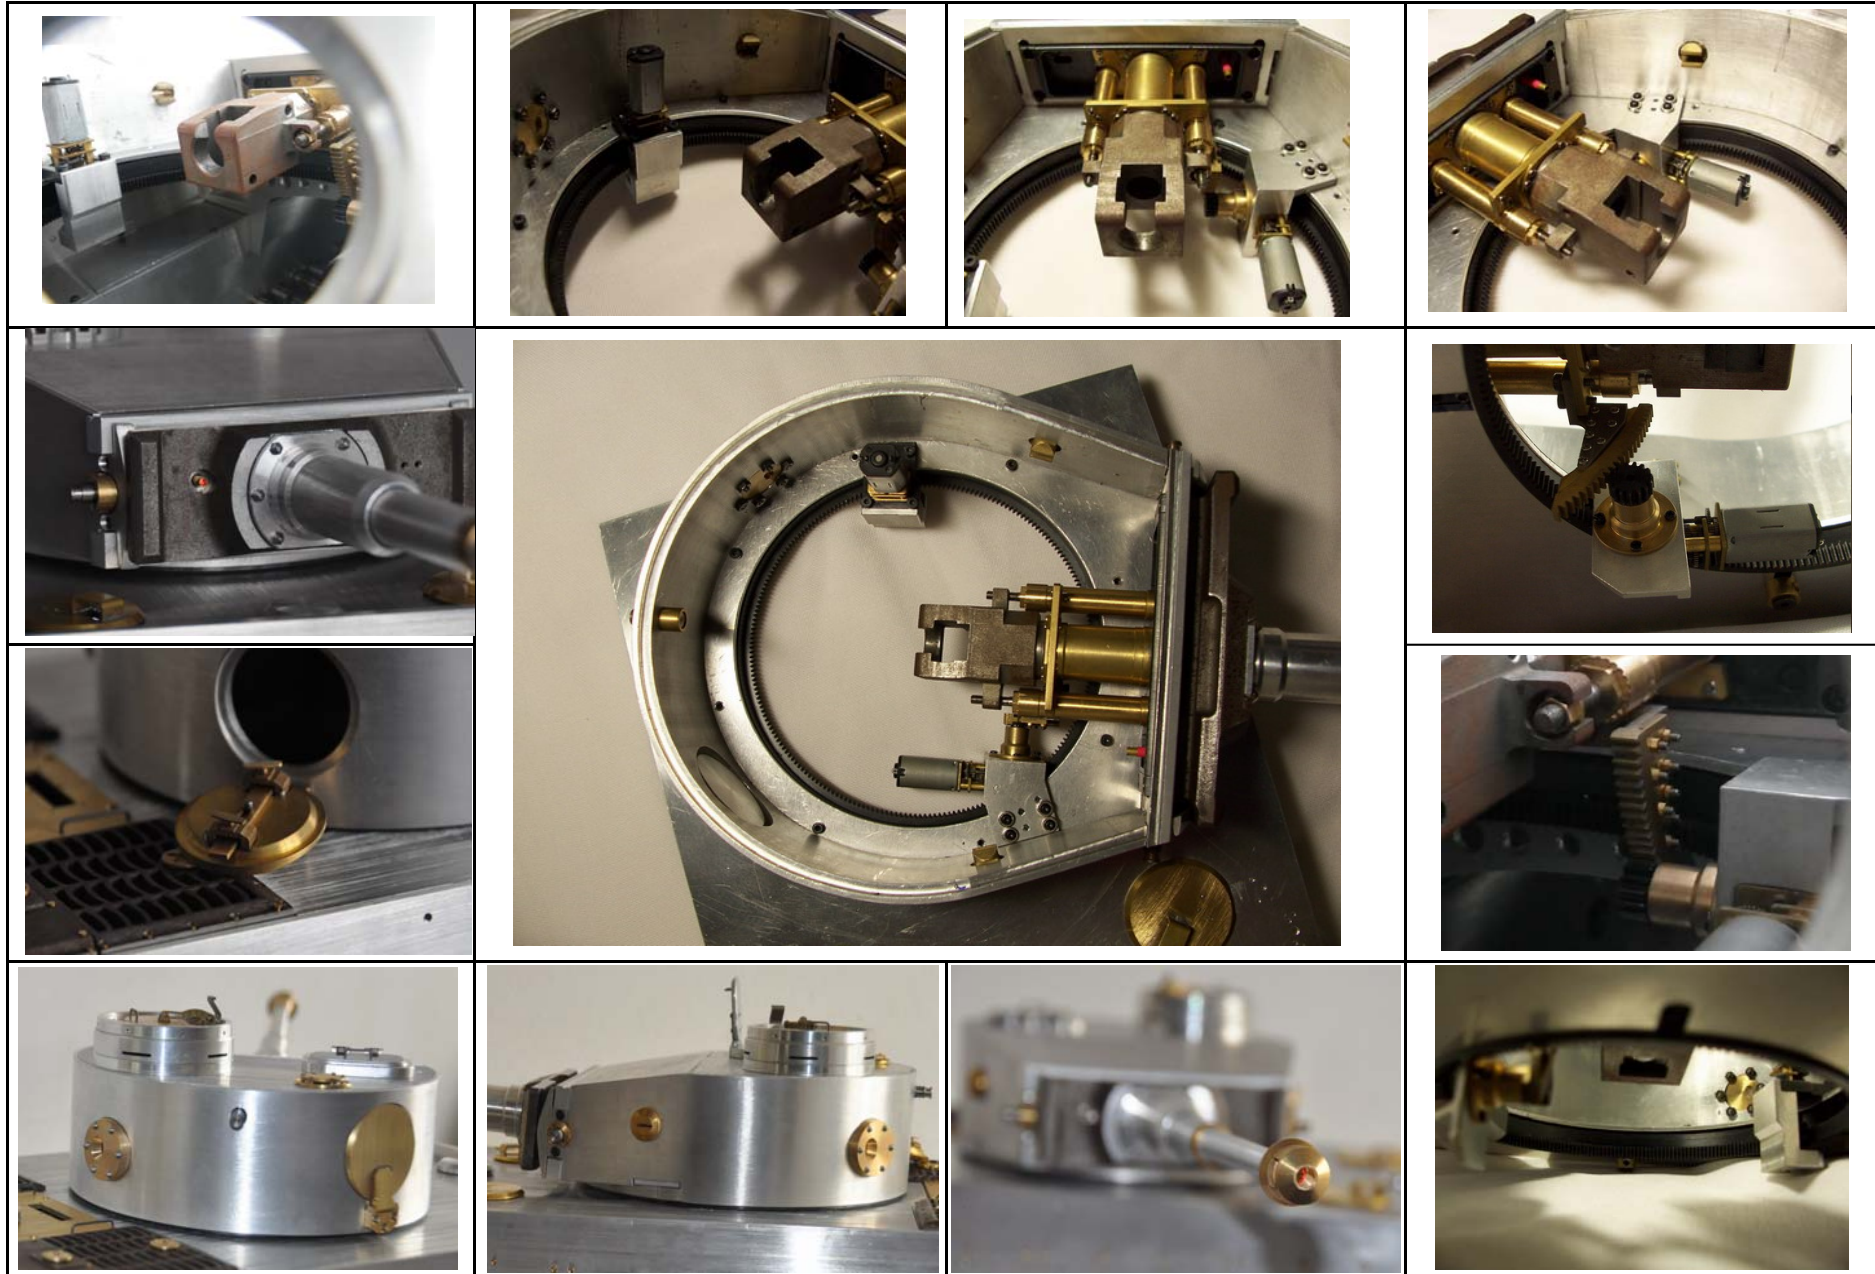

Aero-Mate 1/16TH Metal Tiger I Early Production-TURRET

Contact Alex: caitech2008@gmail.com

<http://www.aero-mate.com/Tiger1.htm>